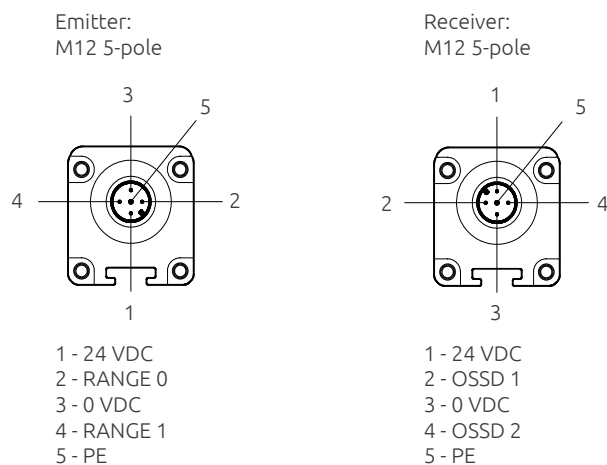

# EOS4 A - AH

WITH AUTOMATIC START/RESTART

<b>Resolution (mm)</b>	<b>Start/Restart</b>
14, 20, 30, 40, 50, 90	Automatic
<b>Access control</b>	<b>Safety outputs</b>
2, 3, 4 beams	2

Connections and configurations through M12 5-pole connectors. Unshielded cables up to 100 meters long can be used to connect the light curtain.

## TECHNICAL FEATURES

Max. range (m)	Selectable 3 or 6 for 14 mm resolution models Selectable 4 or 12 for all other models Selectable 10 or 20 for H models
Response time (ms)	2,5 ... 20
Safety outputs	2 PNP - 400 mA at 24 VDC with short-circuit, overload, polarity reversal protection
Status display	LEDs for light curtain's status and diagnostic
Power supply (VDC)	24 ± 20%
Fastening	Via back slot with provided standard brackets or to the top and lower end with optional rotating brackets. See Accessories

## CABLES NEEDED

- Emitter: M12 5-pole.  
See [page 44](#) (CDX, CDx SB, CD 9X, CDM 9)
- Receiver: M12 5-pole.  
See [page 44](#) (CDX, CDx SB, CD 9X, CDM 9)

### PART NUMBERS

Finger resolution A Models - Max. range: selectable 3 or 6 m

Resolution 14 mm	EOS4 151 A	EOS4 301 A	EOS4 451 A	EOS4 601 A	EOS4 751 A	EOS4 901 A	EOS4 1051 A	EOS4 1201 A	EOS4 1351 A	EOS4 1501 A	EOS4 1651 A	EOS4 1801 A	EOS4 1951 A
Ordering codes	1310000	1310001	1310002	1310003	1310004	1310005	1310006	1310007	1310008	1310009	1310070	1310071	1310711
Protected height (mm)	160	310	460	610	760	910	1060	1210	1360	1510	1660	1810	1960
Nr. of beams	15	30	45	60	75	90	105	120	135	150	165	180	195
Overall height (mm)	213	363	513	663	813	963	1113	1263	1413	1563	1713	1863	2013