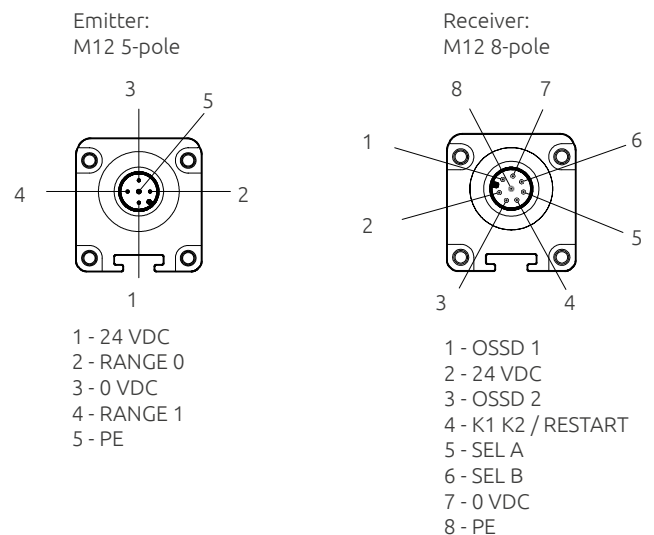

Max. range (m)	Selectable 3 or 6 for 14 mm resolution models Selectable 4 or 12 for all other models Selectable 10 or 20 for H models
Response time (ms)	2,5 ... 20
Safety outputs	2 PNP - 400 mA at 24 VDC with short-circuit, overload, polarity reversal protection
Status display	LEDs for light curtain's status and diagnostic
Power supply (VDC)	24 ± 20%
Fastening	Via back slot with provided standard brackets or to the top and lower end with optional rotating brackets. See Accessories

CABLES NEEDED

- Emitter: M12 5-pole.
See [page 44](#) (CDx CDxSB, CD 9x, CDM 9, CDM99)
- Receiver: M12 8-pole.
See [page 47](#) (C8D x, C8S X SB, C8D 9x, C8DM 9, C8DM 11)

ACCESSORIES

- Safety relay. See [AD SR0 - AD SR0A on page 43](#)
- Support columns. See [page 49](#)
- Deflecting mirrors. See [page 53](#)
- Laser alignment device. See [LAD 4 on page 56](#)
- Vibration dampers. See [page 58](#)
- Brackets. See [page 54](#)

CONNECTORS

EOS4 X - XH

WITH BUILT-IN CONTROL FUNCTIONS

PART NUMBERS

Finger resolution X Models - Max. range: selectable 3 or 6 m

Resolution 14 mm	EOS4 151 X	EOS4 301 X	EOS4 451 X	EOS4 601 X	EOS4 751 X	EOS4 901 X	EOS4 1051 X	EOS4 1201 X	EOS4 1351 X	EOS4 1501 X	EOS4 1651 X	EOS4 1801 X	EOS4 1951 X
Ordering codes	1310010	1310011	1310012	1310013	1310014	1310015	1310016	1310017	1310018	1310019	1310072	1310073	1310712
Protected height (mm)	160	310	460	610	760	910	1060	1210	1360	1510	1660	1810	1960
Nr. of beams	15	30	45	60	75	90	105	120	135	150	165	180	195
Overall height (mm)	213	363	513	663	813	963	1113	1263	1413	1563	1713	1863	2013